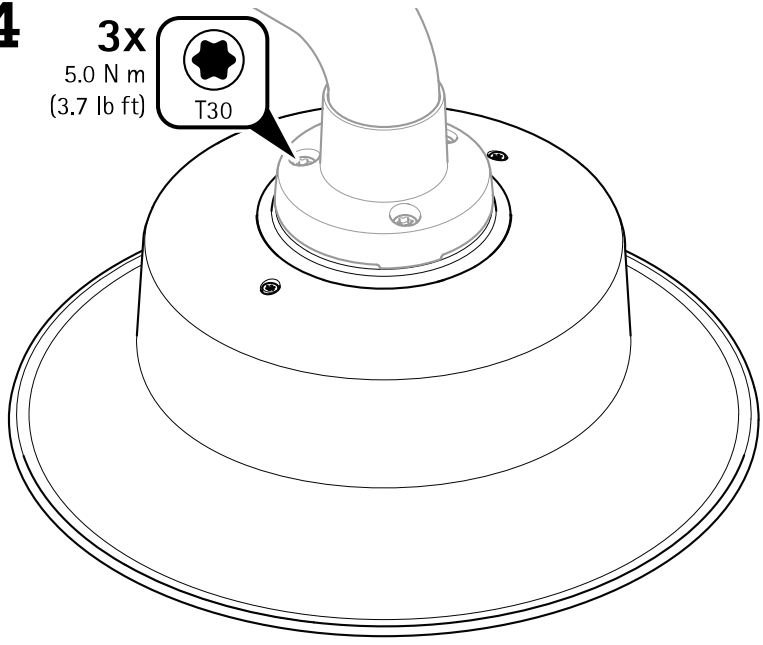

1.4

3x
5.0 N m
(3.7 lb ft)